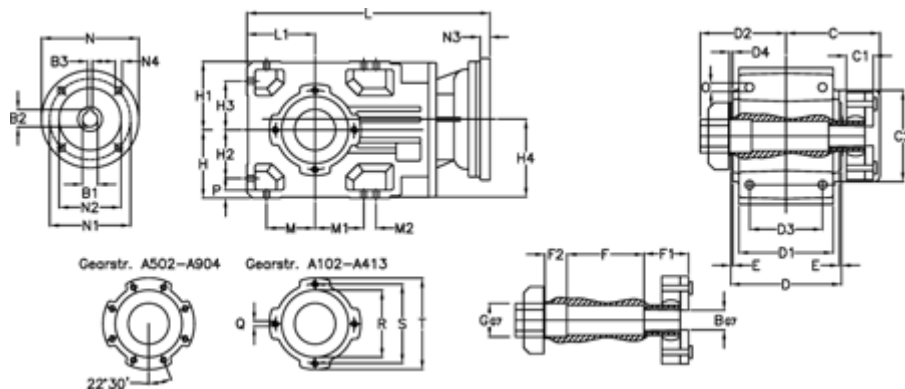

Article number: 29600204326120  
 Description: Bevel helical gearbox  
 A202QF25-43,2-P63B5

## Measures

B = 25	D1 = 110	F2 = 36	L = 306.0	N3 = -
B1 = 11	D2 = 60	G = 32	L1 = 80	N4 = M8x19
B2 = 12.8	D3 = 90	GA = 14,5 NM	M = 60.0	O = 9.5
B3 = 4	d4 = 4.5	H = 80	M1 = 60.0	P = 9
C = 89.5	Description = A202QF-xx-P63 B5	H1 = 80	M2 = -	Q = M8x15
C1 = 23	E = 3.0	H2 = 60.0	N = 140	R = 95
C2 = 72.0	F = 77.5	H3 = 60.0	N1 = 115	S = 115
D = 136	F1 = 36.0	H4 = 93.0	N2 = 95	T = 140